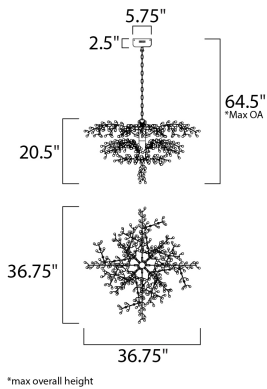

LAMPING

INPUT VOLTAGE : 120V
LUMENS : 880 Rated
BULB : 8 x 1.2W LED 12V G4 , 10W Total
BULB INCLUDED : (Included)
DIMMABLE : Electronic Low Voltage (ELV)
CRI : 80+ CRI
COLOR_TEMP : 3000K

*max overall height

Always consult a qualified electrician before installing any lighting product.